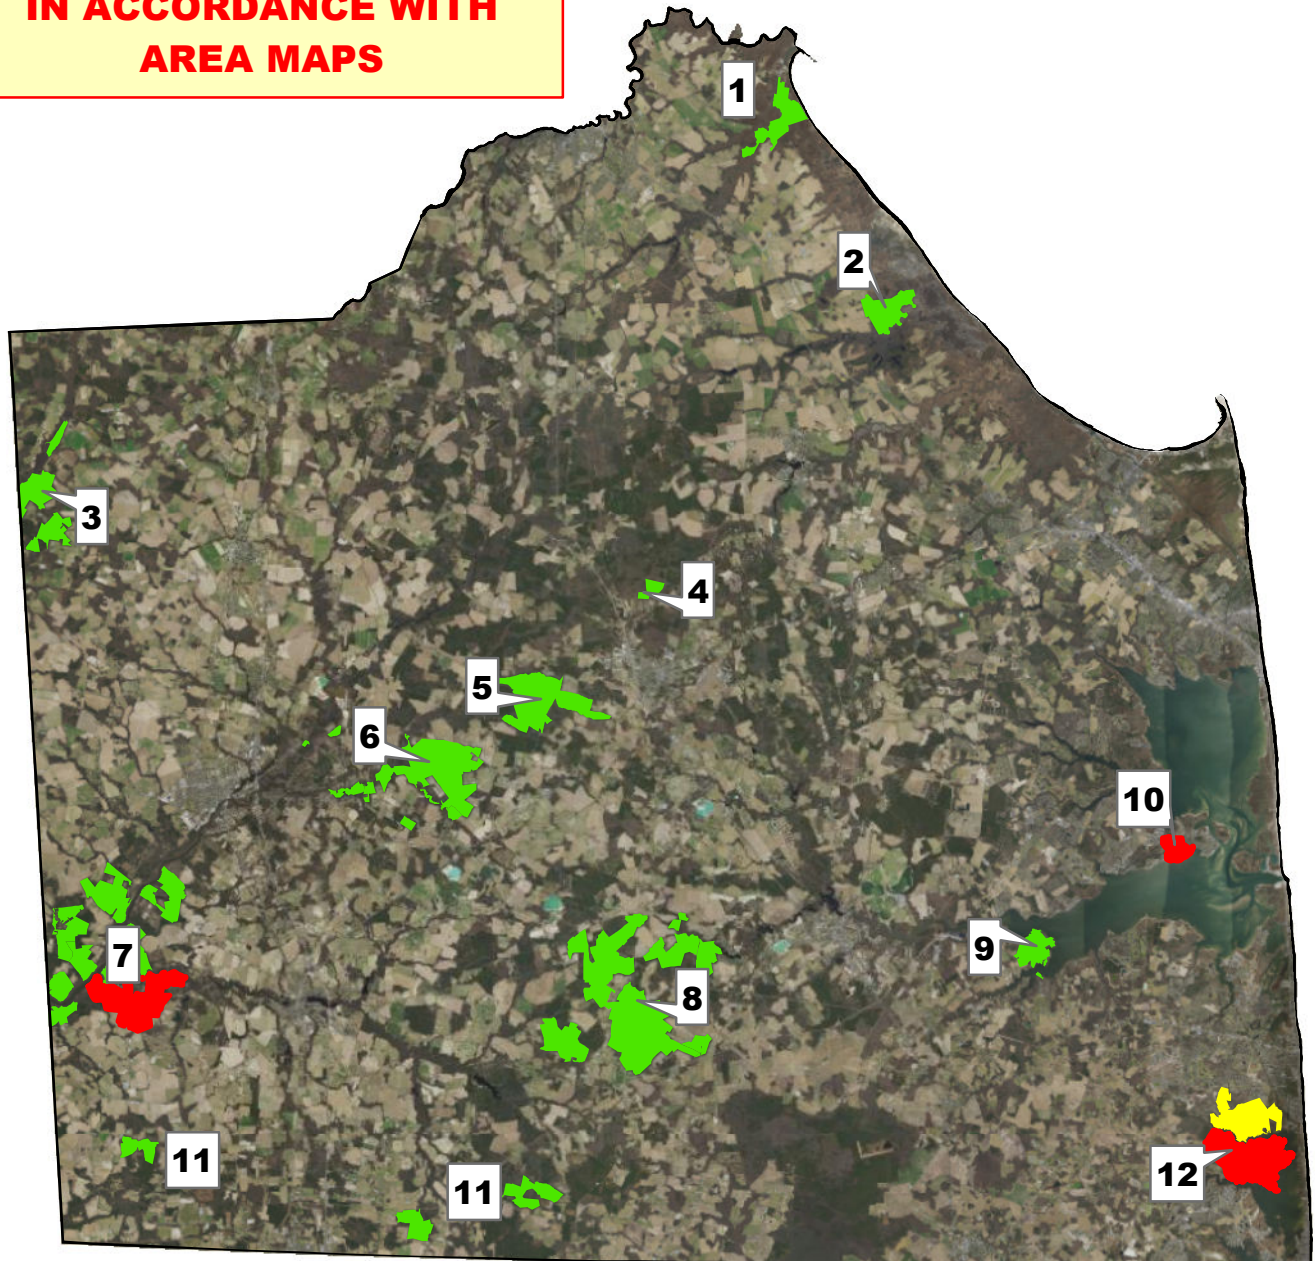

# STATE WILDLIFE AREAS SUSSEX COUNTY SUNDAY DEER HUNTING

WE BRING YOU DELAWARE'S GREAT OUTDOORS THROUGH SCIENCE AND SERVICE

- |  |   |
|--|---|
| 1 MILFORD NECK WILDLIFE AREA             | 7 NANTICOKE WILDLIFE AREA                     |
| 2 PRIME HOOK WILDLIFE AREA               | 8 MIDLANDS WILDLIFE AREA                      |
| 3 MARSHY HOPE WILDLIFE AREA              | 9 ASSAWOMAN WILDLIFE AREA - PINEY POINT TRACT |
| 4 OLD FURNACE WILDLIFE AREA - LANG TRACT | 10 OKIE PRESERVE                              |
| 5 INDUSTRIAL FOREST LAND - BARR COMPLEX  | 11 INDUSTRIAL FOREST LAND - LAUREL COMPLEX    |
| 6 OLD FURNACE WILDLIFE AREA              | 12 ASSAWOMAN WILDLIFE AREA                    |

**ALL AREAS OPEN FOR SUNDAY ARCHERY/ CROSSBOW DEER HUNTING IN ACCORDANCE WITH AREA MAPS**

-  OPEN FOR ALL SUNDAY FIREARM DEER HUNTING
-  OPEN TO FIREARMS EXCEPT DURING OCTOBER ANTLERLESS
-  CLOSED TO SUNDAY FIREARM DEER HUNTING