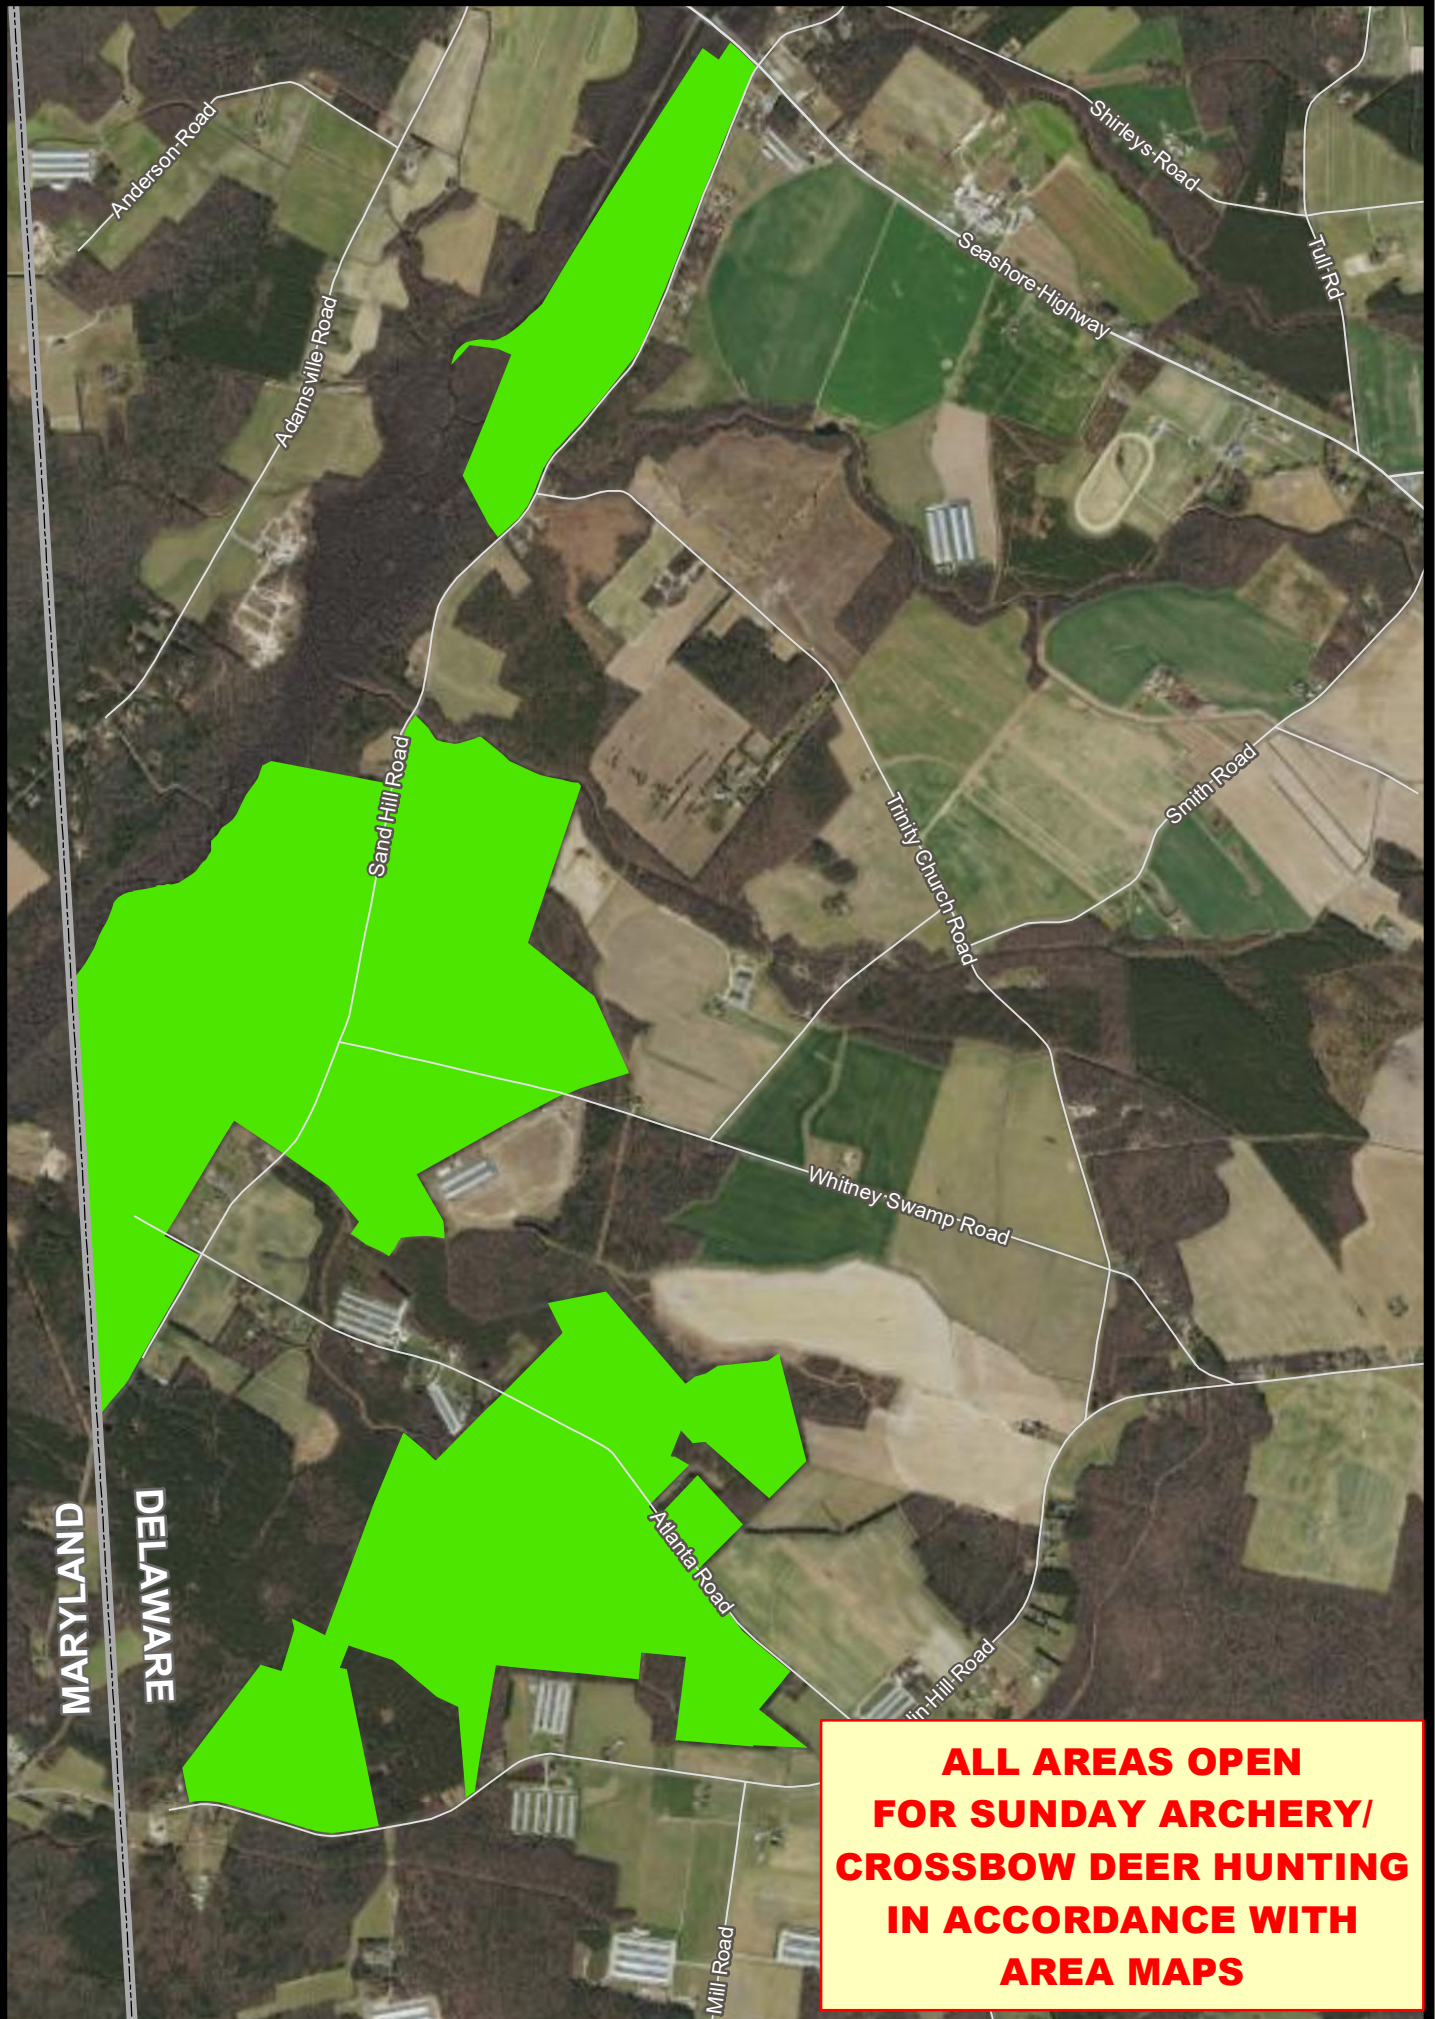

MARSHY HOPE WILDLIFE AREA SUNDAY DEER HUNTING

WE BRING YOU DELAWARE'S GREAT OUTDOORS THROUGH SCIENCE AND SERVICE

**ALL AREAS OPEN
FOR SUNDAY ARCHERY/
CROSSBOW DEER HUNTING
IN ACCORDANCE WITH
AREA MAPS**

OPEN FOR ALL SUNDAY FIREARM DEER HUNTING