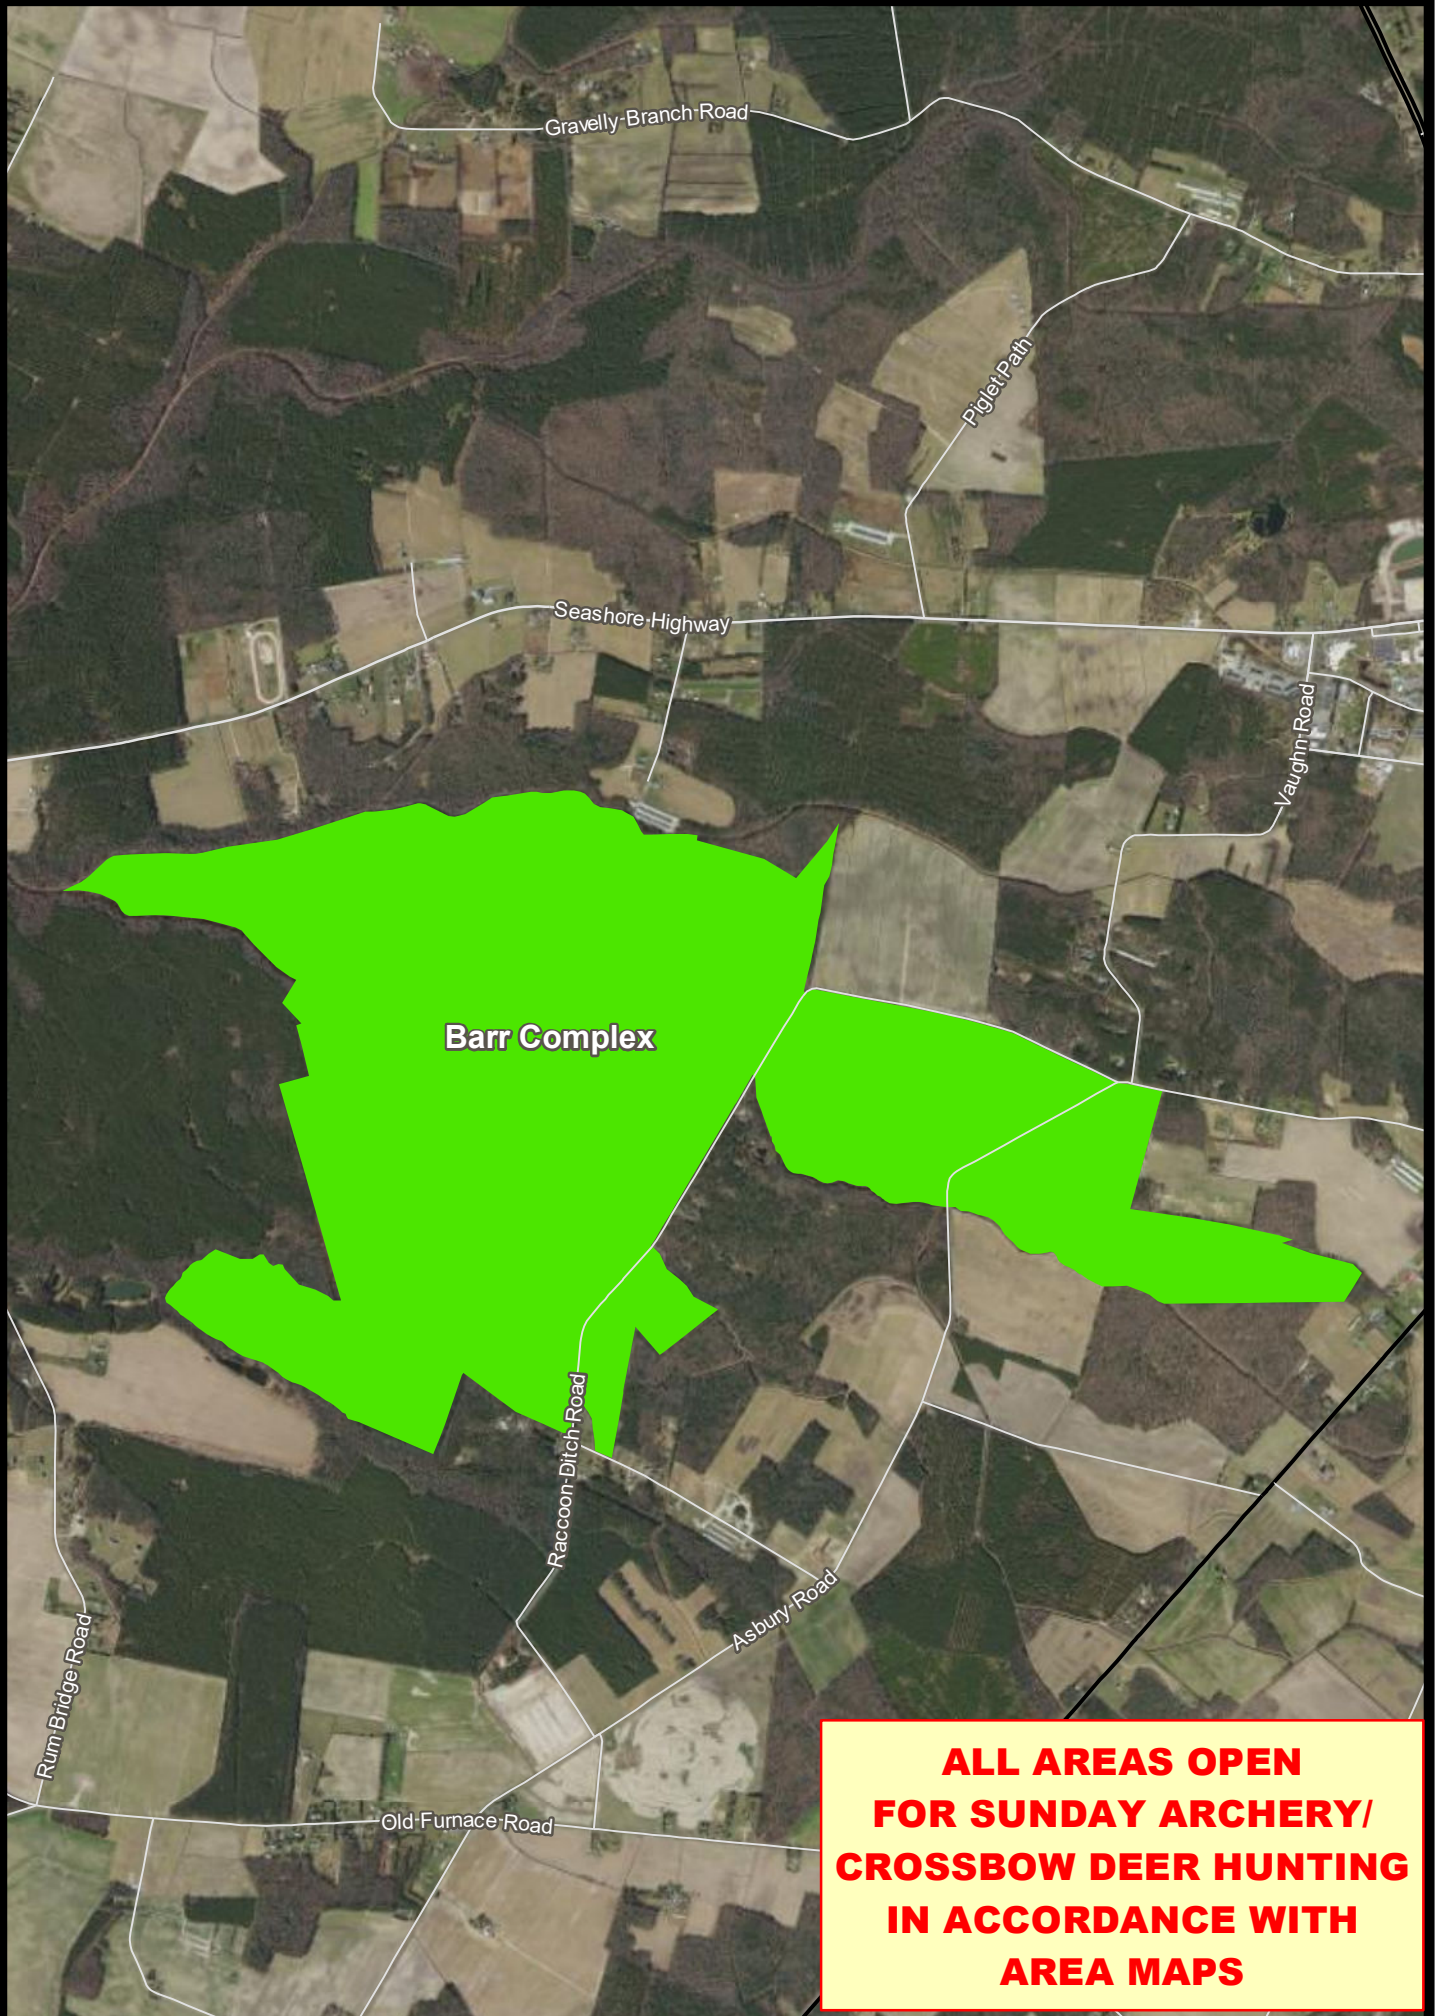

INDUSTRIAL FOREST LAND BARR COMPLEX SUNDAY DEER HUNTING

WE BRING YOU DELAWARE'S GREAT OUTDOORS THROUGH SCIENCE AND SERVICE

**ALL AREAS OPEN
FOR SUNDAY ARCHERY/
CROSSBOW DEER HUNTING
IN ACCORDANCE WITH
AREA MAPS**